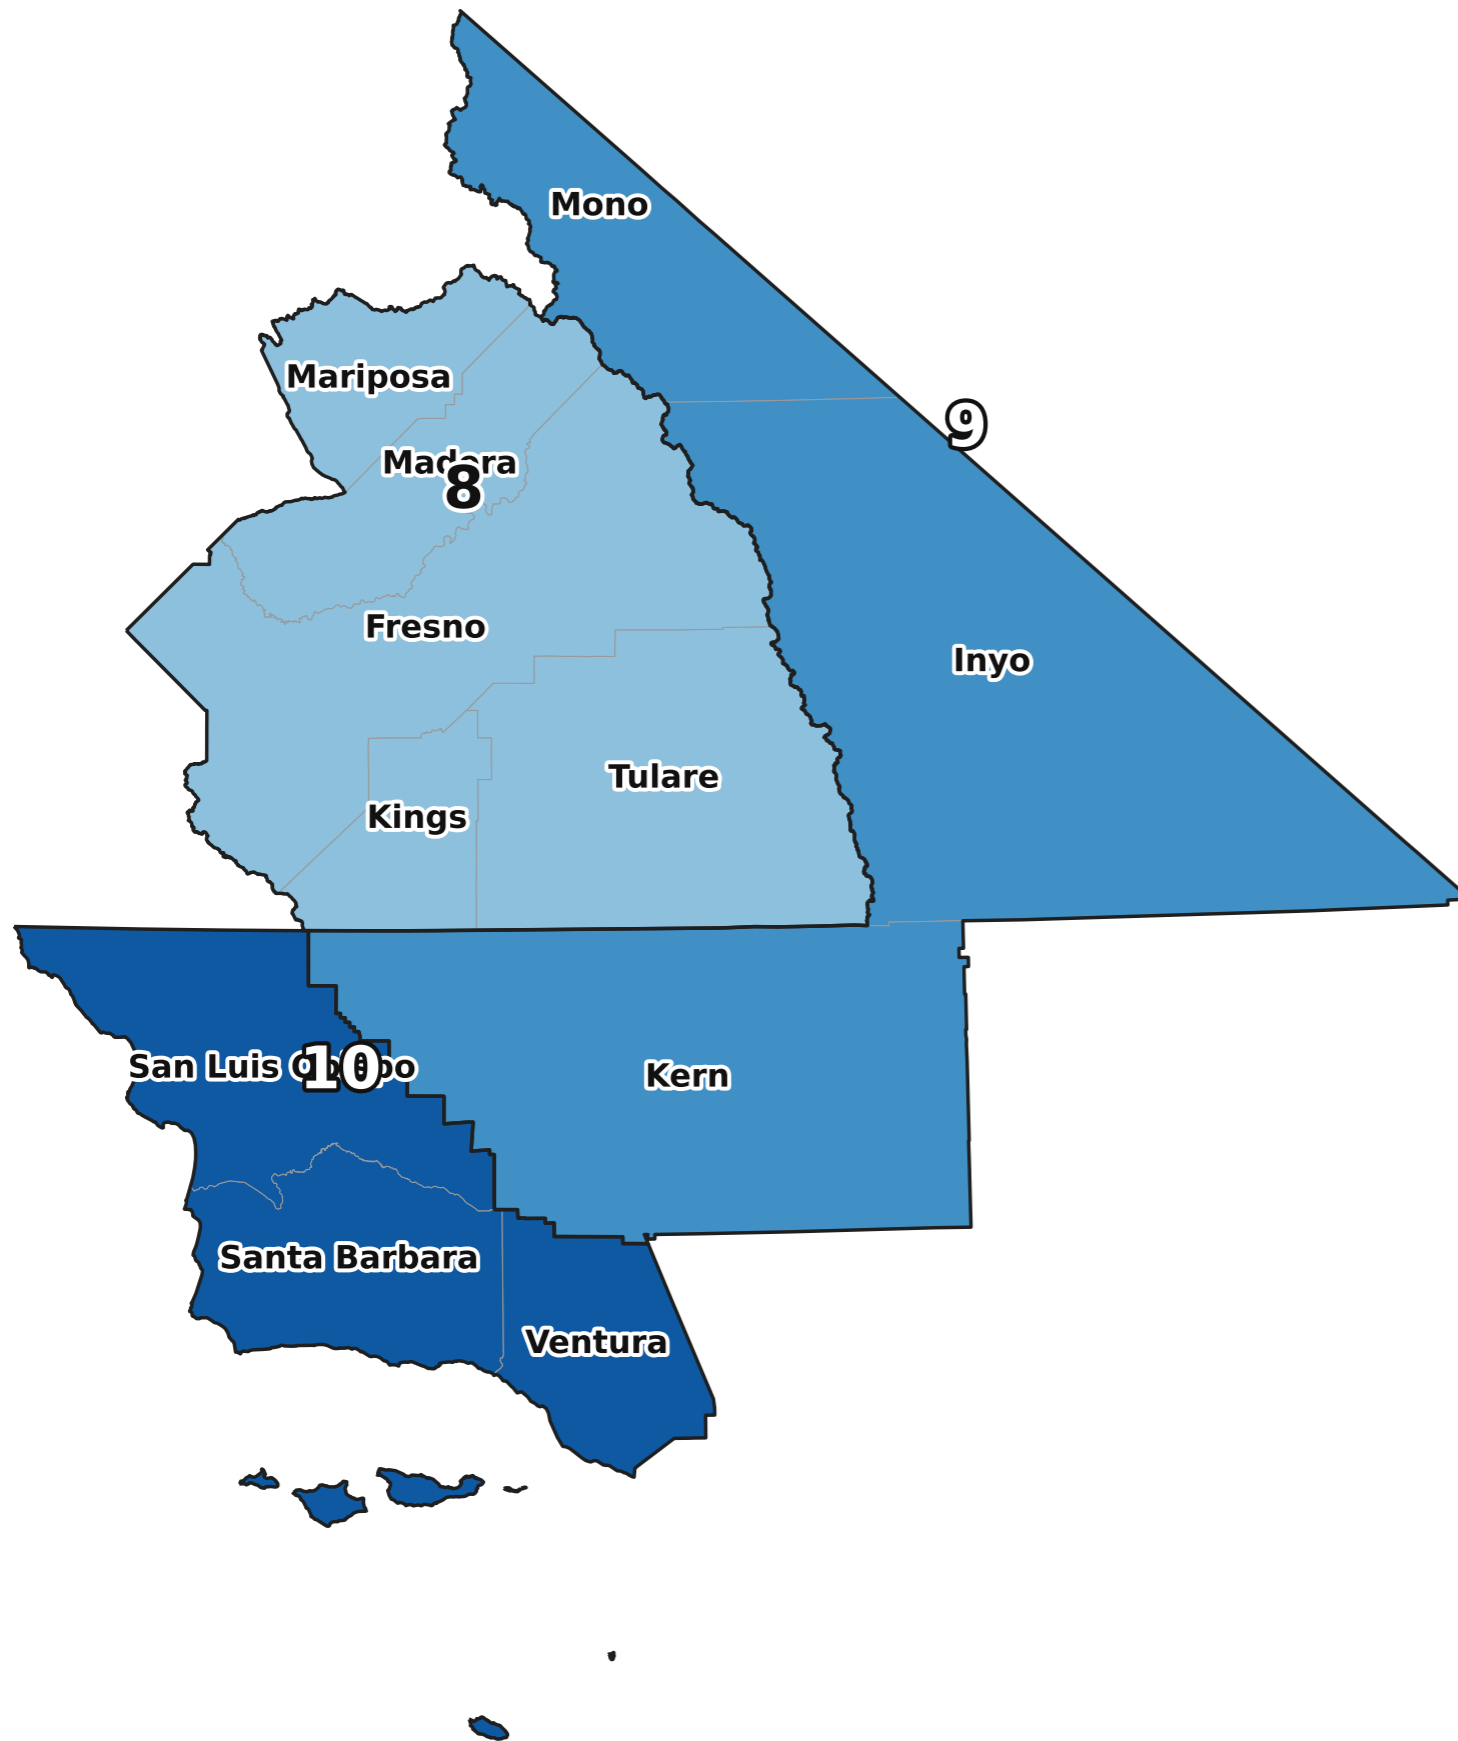

Current California Regions

Northern California Coastal Region

CHAPTERS

- 1 — ARC of The Heart of the Valley
- 2 — ARC of the Bay Area
- 3 — ARC of the Central Coast
- 4 — ARC of the North Bay
- 5 — ARC of the Silicon Valley

California Gold Country Region

CHAPTERS
6 — ARC of Northern California
7 — ARC of Sierra-Delta

Central California Region

CHAPTERS

- 8 — ARC of Central Valley
- 9 — ARC of Kern County and Eastern Sierra
- 10 — ARC of the Pacific Coast

Los Angeles Region

CHAPTERS

-  A — ARC serving the Northern Valleys
-  B — ARC serving Western Los Angeles
-  C — ARC serving the Greater San Gabriel and Pomona Valleys
-  D — ARC serving Metro and Southeast Los Angeles
-  E — ARC Serving Greater Long Beach and South Bay

Southern California Region

CHAPTERS

- 12 — ARC of Orange County
- 13 — ARC of Riverside County
- 14 — ARC of San Bernardino County
- 15 — ARC of San Diego and Imperial Counties