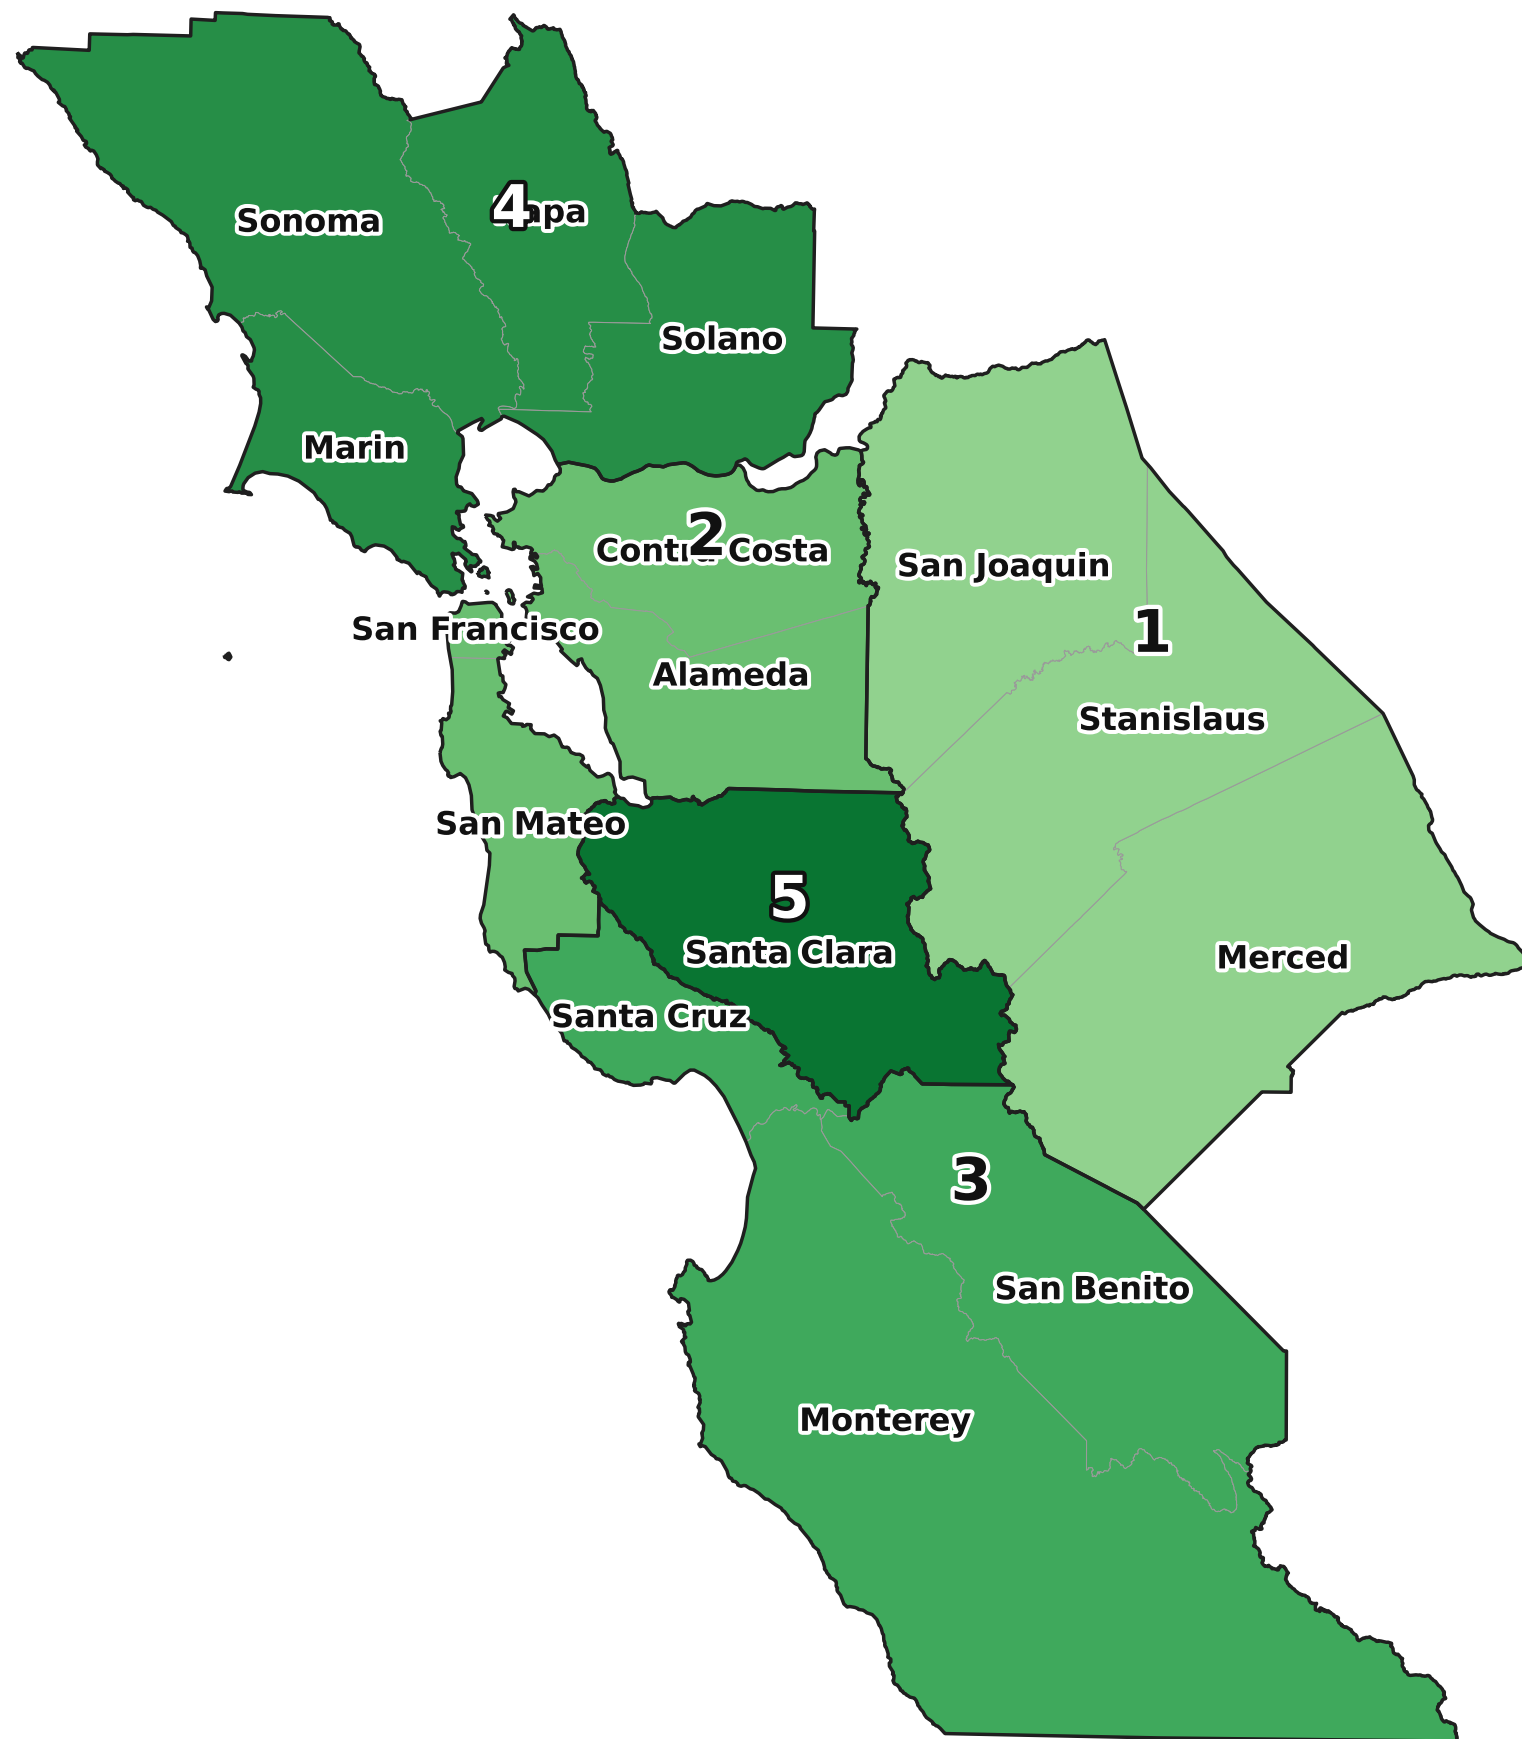

Current California Regions

Northern California Coastal Region

CHAPTERS

- 1 — ARC of The Heart of the Valley
- 2 — ARC of the Bay Area
- 3 — ARC of the Central Coast
- 4 — ARC of the North Bay
- 5 — ARC of the Silicon Valley

California Gold Country Region

CHAPTERS
6 — ARC of Northern California
7 — ARC of Sierra-Delta

Central California Region

CHAPTERS

- 8 — ARC of Central Valley
- 9 — ARC of Kern County and Eastern Sierra
- 10 — ARC of the Pacific Coast

Los Angeles Region

CHAPTERS

-  A — ARC serving the Northern Valleys
-  B — ARC serving Western Los Angeles
-  C — ARC serving the Greater San Gabriel and Pomona Valleys
-  D — ARC serving Metro and Southeast Los Angeles
-  E — ARC Serving Greater Long Beach and South Bay

Southern California Region

CHAPTERS

- 12 — ARC of Orange County
- 13 — ARC of Riverside County
- 14 — ARC of San Bernardino County
- 15 — ARC of San Diego and Imperial Counties