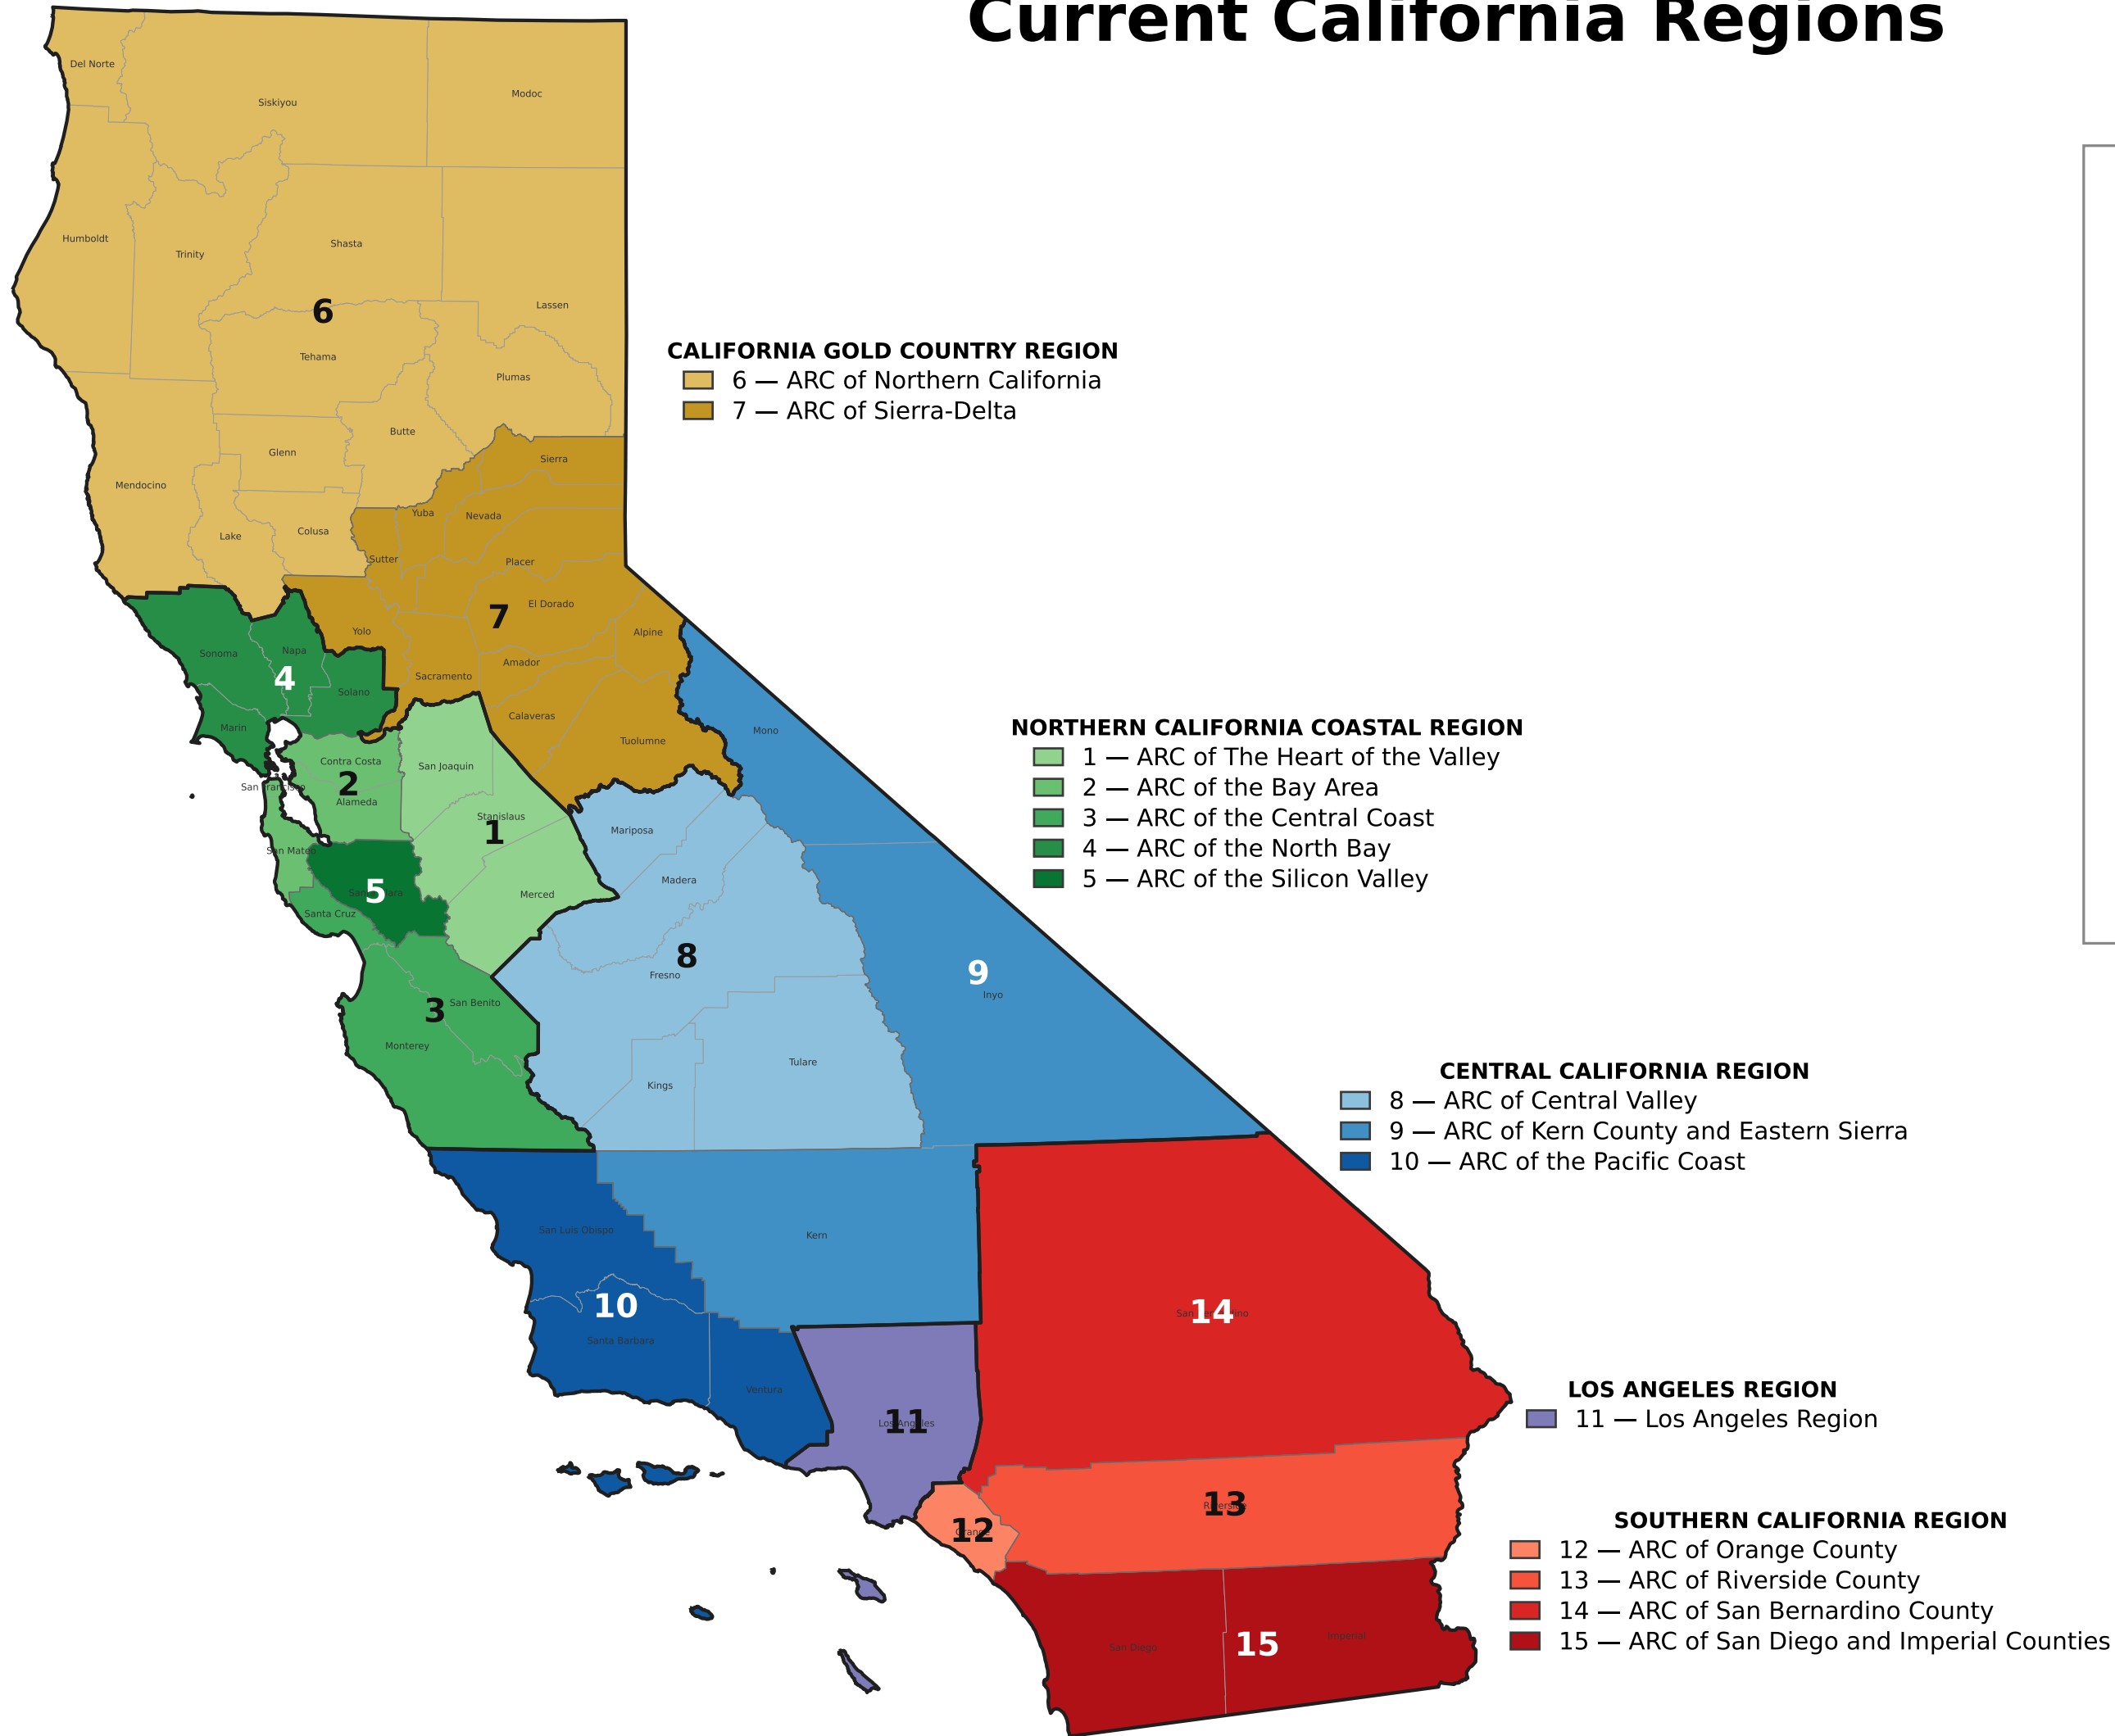

Current California Regions

Northern California Coastal Region

CHAPTERS

- 1 — ARC of The Heart of the Valley
- 2 — ARC of the Bay Area
- 3 — ARC of the Central Coast
- 4 — ARC of the North Bay
- 5 — ARC of the Silicon Valley

California Gold Country Region

CHAPTERS
6 — ARC of Northern California
7 — ARC of Sierra-Delta

Central California Region

CHAPTERS

- 8 — ARC of Central Valley
- 9 — ARC of Kern County and Eastern Sierra
- 10 — ARC of the Pacific Coast

Los Angeles Region

CHAPTERS

-  A — ARC serving the Northern Valleys
-  B — ARC serving Western Los Angeles
-  C — ARC serving the Greater San Gabriel and Pomona Valleys
-  D — ARC serving Metro and Southeast Los Angeles
-  E — ARC Serving Greater Long Beach and South Bay

Southern California Region

CHAPTERS

- 12 — ARC of Orange County
- 13 — ARC of Riverside County
- 14 — ARC of San Bernardino County
- 15 — ARC of San Diego and Imperial Counties