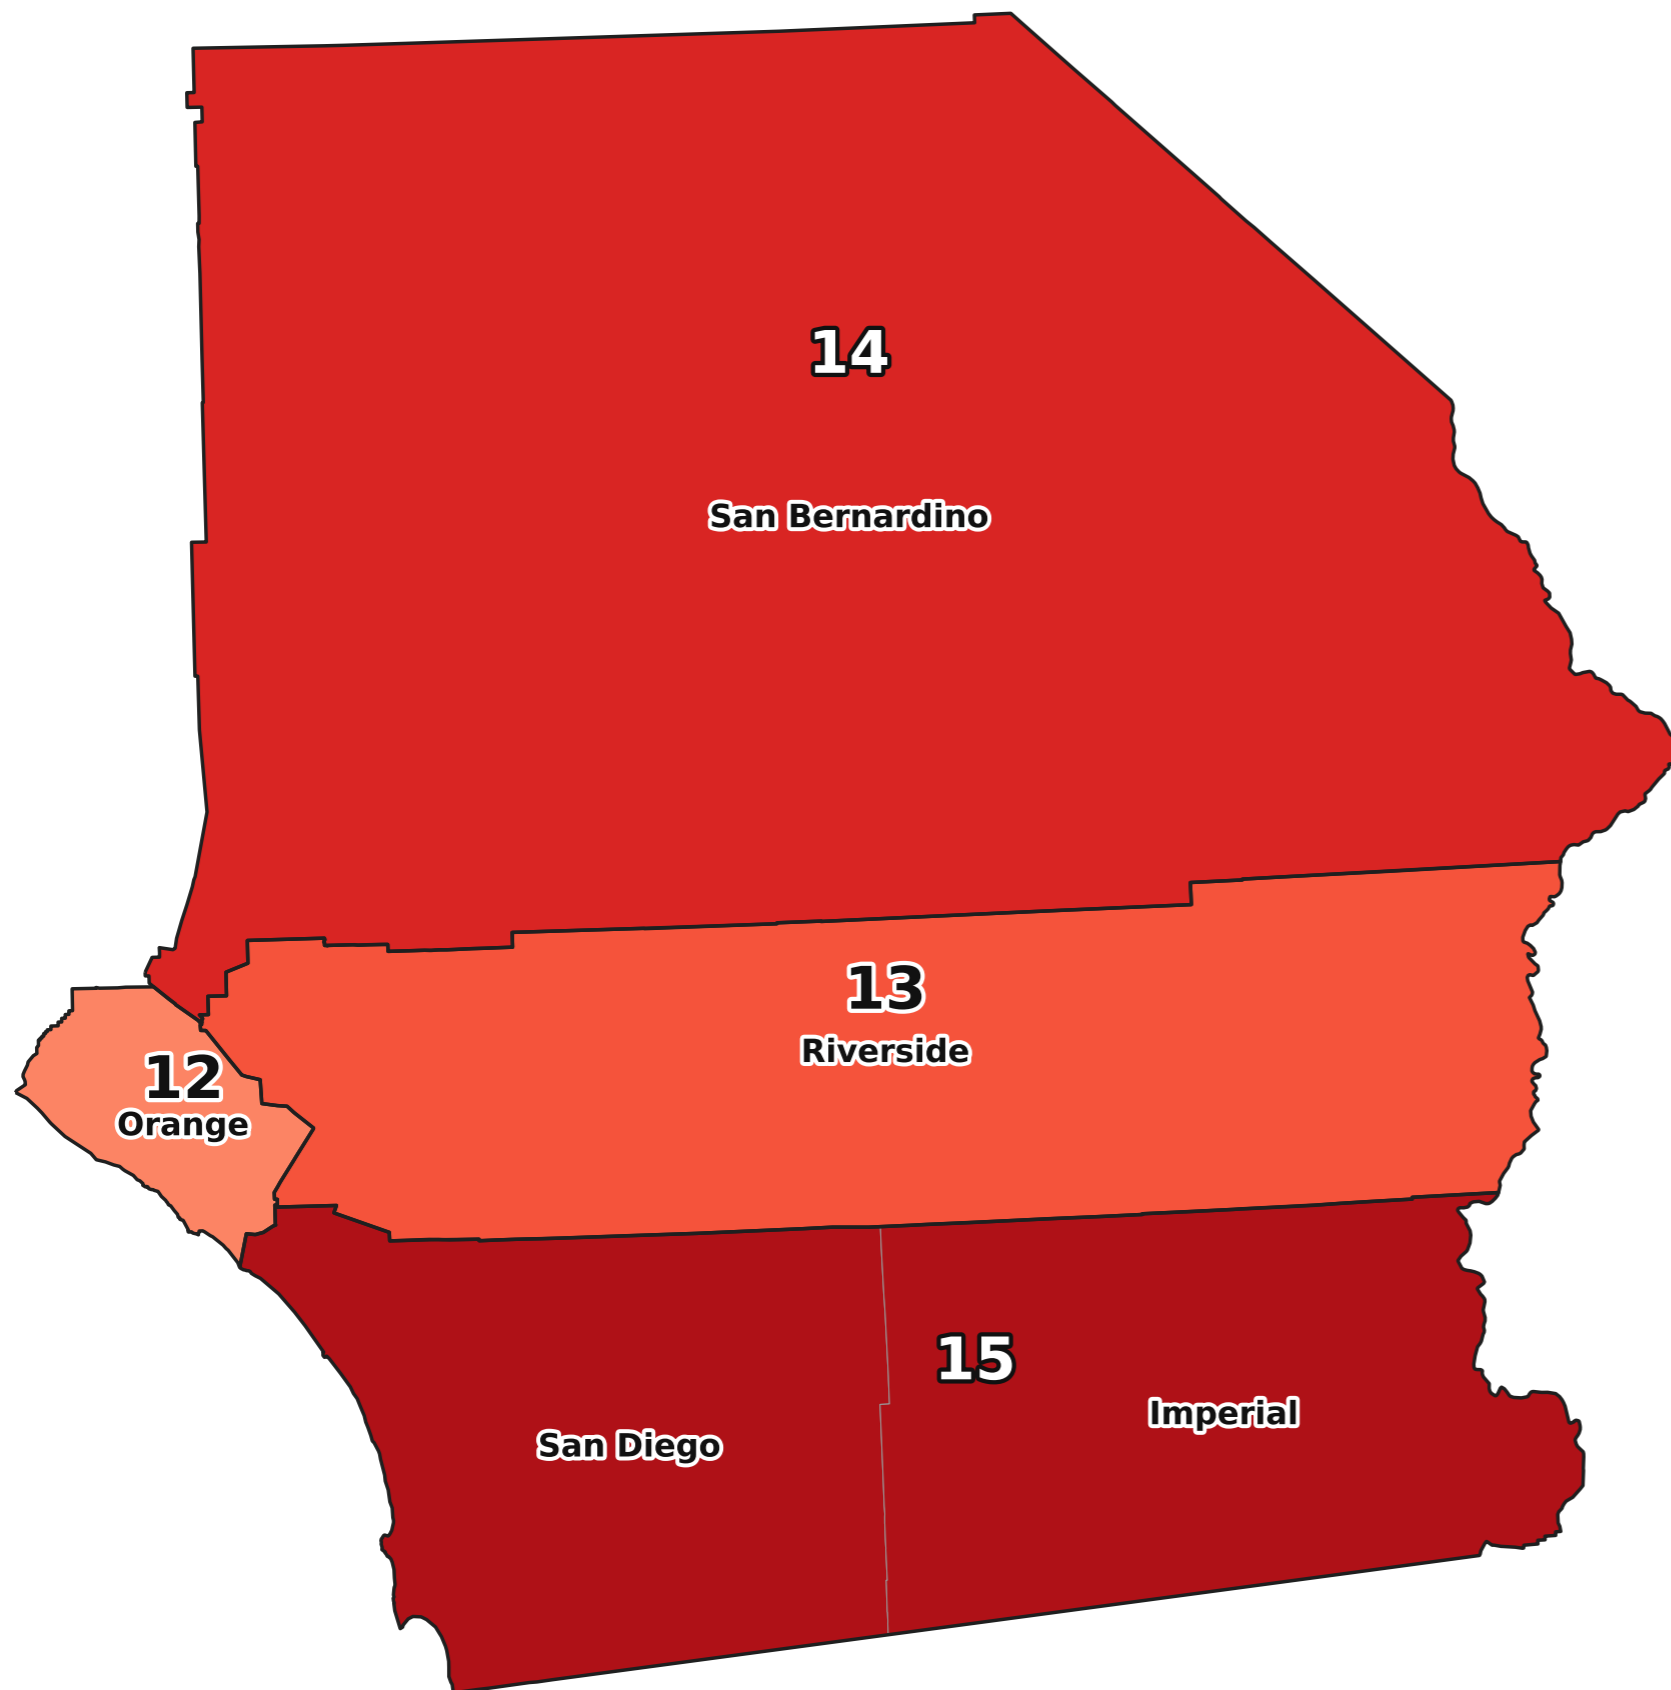

Current California Regions

Northern California Coastal Region

CHAPTERS

- 1 — ARC of The Heart of the Valley
- 2 — ARC of the Bay Area
- 3 — ARC of the Central Coast
- 4 — ARC of the North Bay
- 5 — ARC of the Silicon Valley

California Gold Country Region

CHAPTERS
6 — ARC of Northern California
7 — ARC of Sierra-Delta

Central California Region

CHAPTERS

- 8 — ARC of Central Valley
- 9 — ARC of Kern County and Eastern Sierra
- 10 — ARC of the Pacific Coast

Los Angeles Region

CHAPTERS

-  A — ARC serving the Northern Valleys
-  B — ARC serving Western Los Angeles
-  C — ARC serving the Greater San Gabriel and Pomona Valleys
-  D — ARC serving Metro and Southeast Los Angeles
-  E — ARC Serving Greater Long Beach and South Bay

Southern California Region

CHAPTERS

- 12 — ARC of Orange County
- 13 — ARC of Riverside County
- 14 — ARC of San Bernardino County
- 15 — ARC of San Diego and Imperial Counties